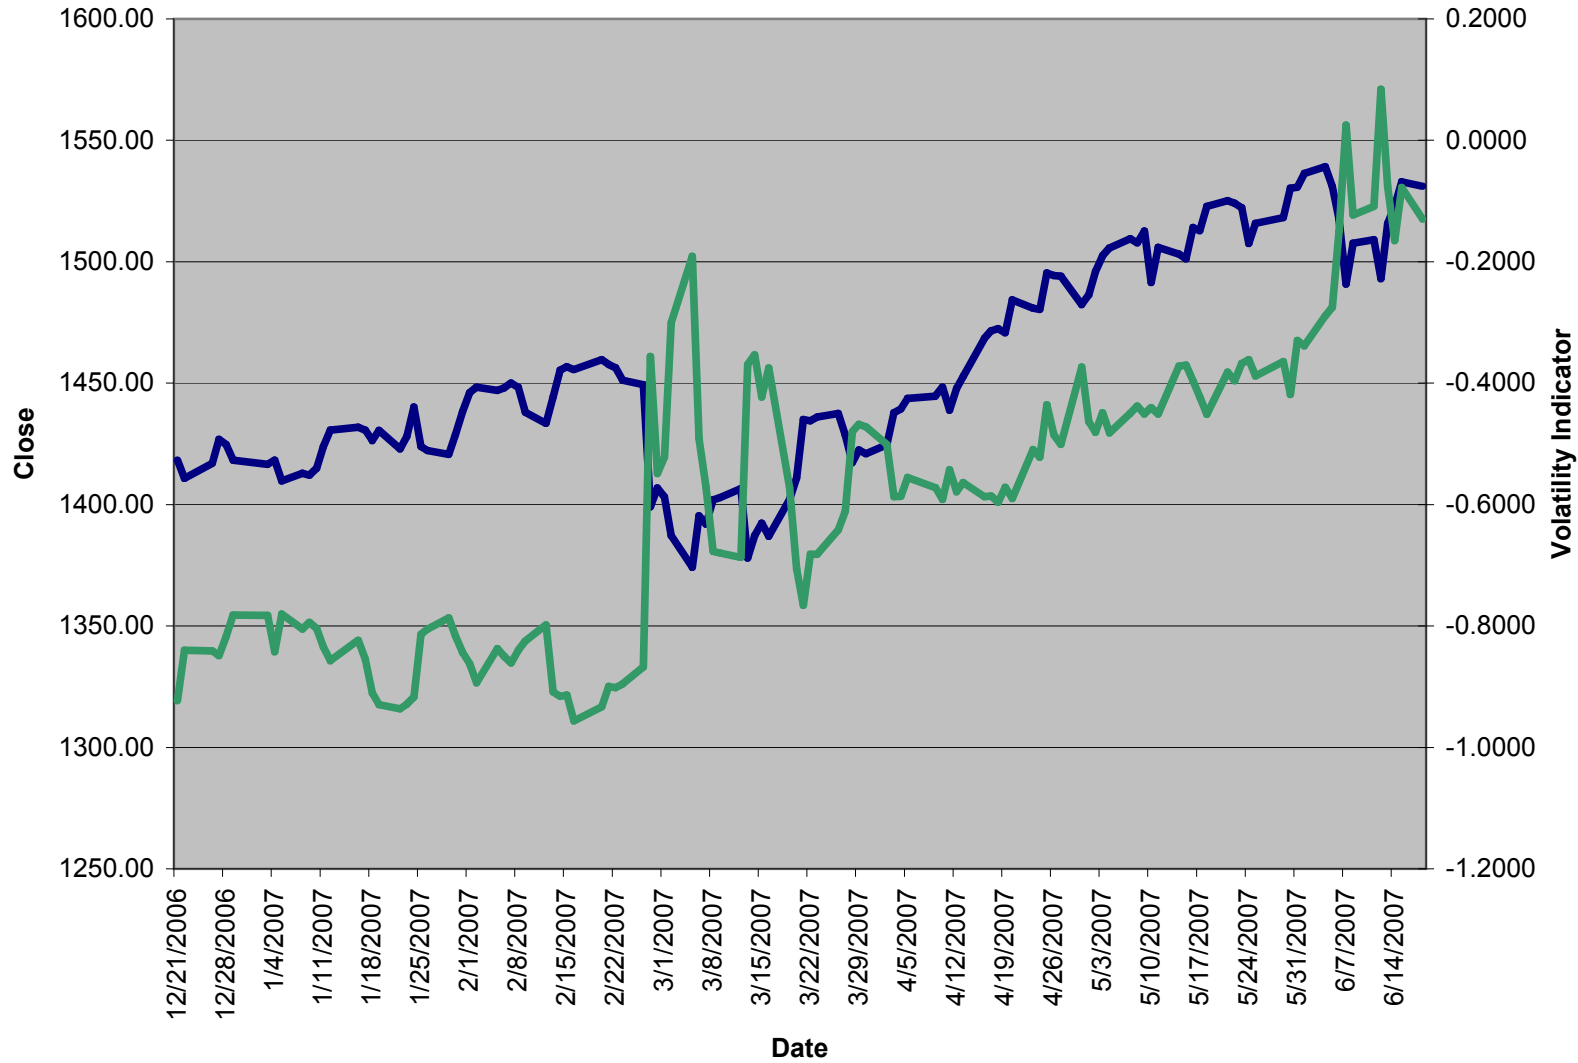

S&P500 Daily Volatility Report

S&P500 Daily Volatility Report

- STDEV 10
- GSPC VOL
- Daily STDEV